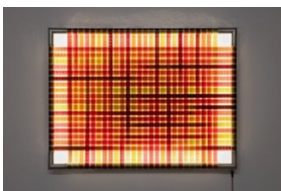

PRICES LIST BEYOND BORDES

ROSA BARBA

Theory of Light and Color, 2023

35mm film, kinetic aluminum frame, motors, Plexiglas, LED lights

91 x 121 x 9 cm

Unique variation in a series of 3 plus 2 artist's proofs

William Kentridge

Sybil, 2020

Single channel video, high definition colour, sound

9 min 59 sec

Edition of 9 plus 3 artist's proofs

Not for sale.

Marina Abramović

Untitled Skull 2 (positive), 2019