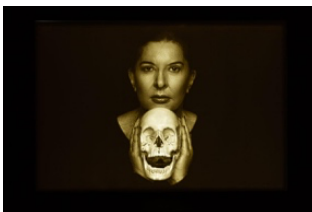

William Kentridge

Sybil, 2020

Single channel video, high definition colour, sound

9 min 59 sec

Edition of 9 plus 3 artist's proofs

Not for sale.

Marina Abramović

Untitled Skull 2 (positive), 2019