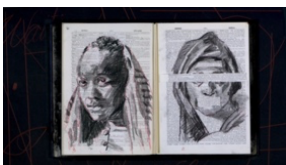

William Kentridge

Sybil, 2020

Single channel video, high definition colour, sound

9 min 59 sec

Edition of 9 plus 3 artist's proofs

Not for sale.

Marina Abramović

Untitled Skull 2 (positive), 2019